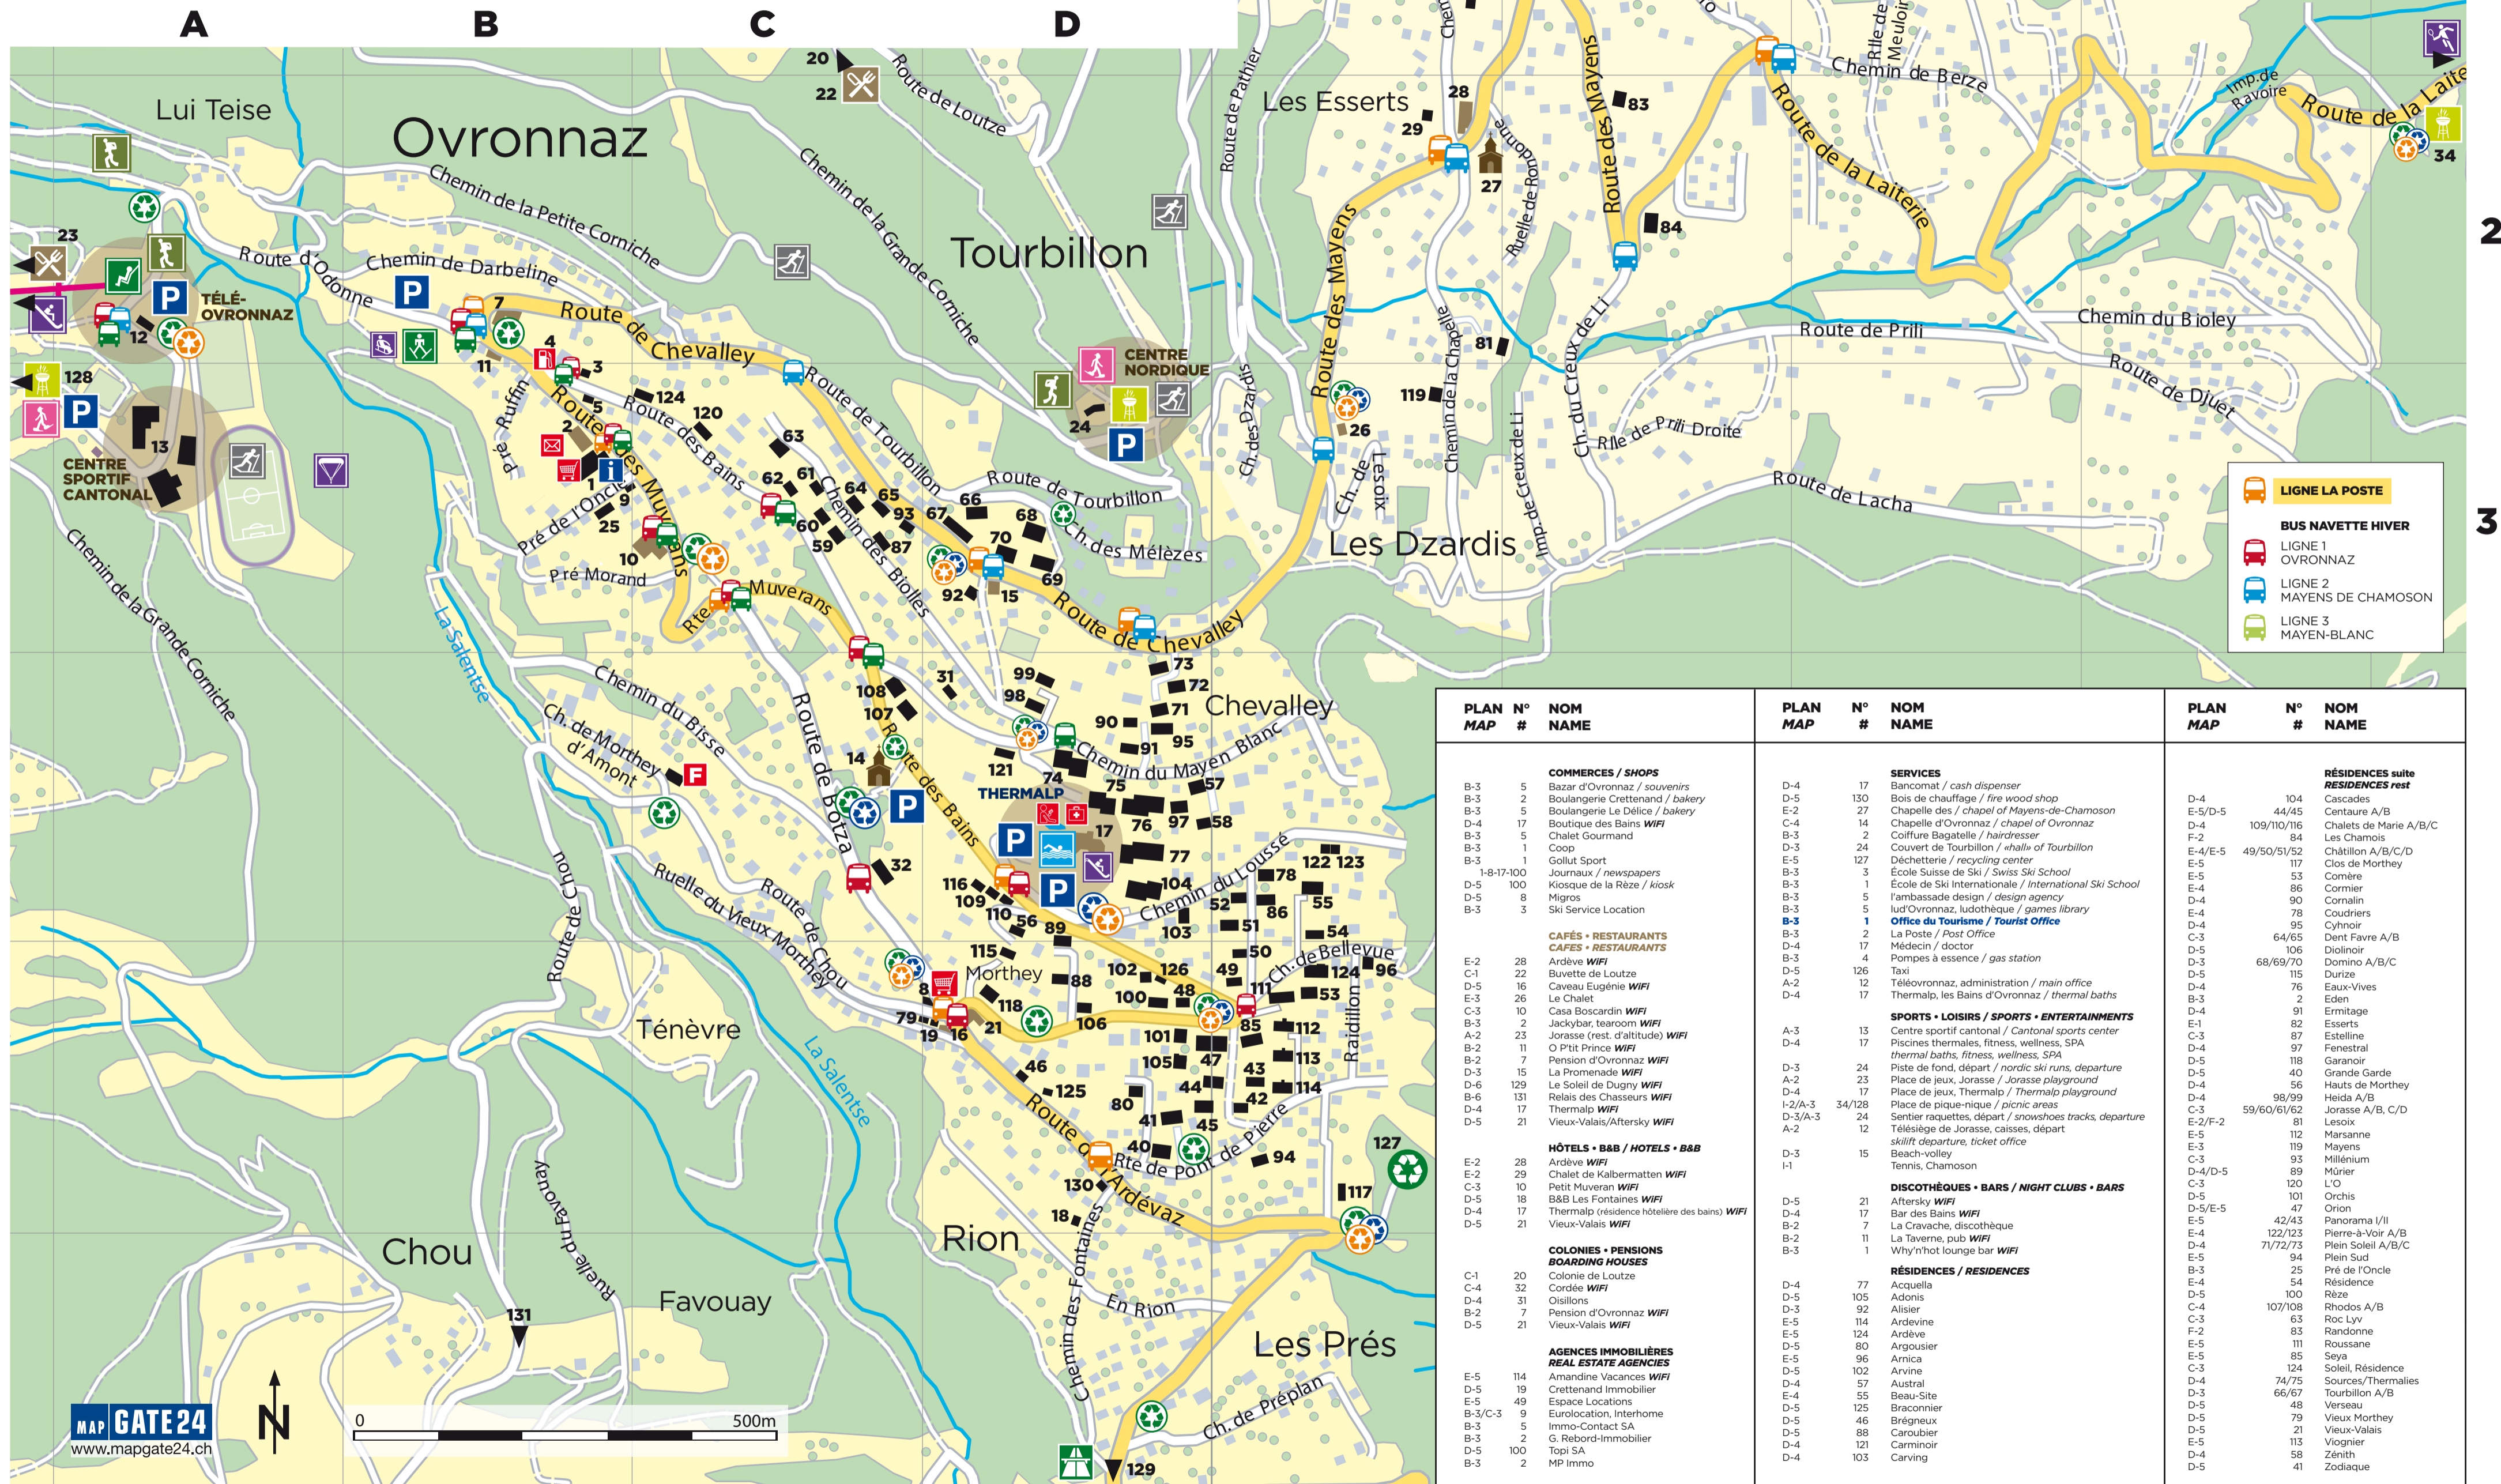

- | | | | | |
|---|---------------------------------|--|---------------------------------------|---|
| i OFFICE DU TOURISME
TOURIST OFFICE | € BANQUE
BANK | 🍴 RESTAURANT D'ALTIITUDE
MOUNTAIN RESTAURANT | 🚠 TÉLÉSIÈGE
LIFT | 👟 MARCHÉ
HIKING |
| P PARKING | 🏠 BANCOMAT | ♻️ DÉCHETS
RUBBISH CHUTE | 🚶 BABYLIFT | 👟 RAQUETTES
SNOWSHOEING |
| 🚏 BUS STOP | ✉️ POSTE
POST OFFICE | ♻️ RECYCLAGE VERRE
GLASS RECYCLING ONLY | 🎮 PLACE DE JEUX
PLAYGROUND | 🏂 SKI DE FOND
CROSS-COUNTRY
NORDIC SKIING |
| ♨️ BAINS THERMAUX
THERMAL BATHS | ⛽ ESSENCE
GAS STATION | ♻️ RECYCLAGE PAPIER
PAPER RECYCLING ONLY | 🪂 TENNIS | 🪂 ATERRISSAGE PARAPENTE
PARAGLIDING
LANDING ZONE |
| 👨⚕️ MÉDECIN
DOCTOR | 🛒 MAGASIN
SUPERMARKET | 🍷 PLACE PIQUE-NIQUE
PICNIC AREA | 🛷 PISTE DE LUGE
TOBBOGANING | 🛣️ AUTOROUTE
HIGHWAY |